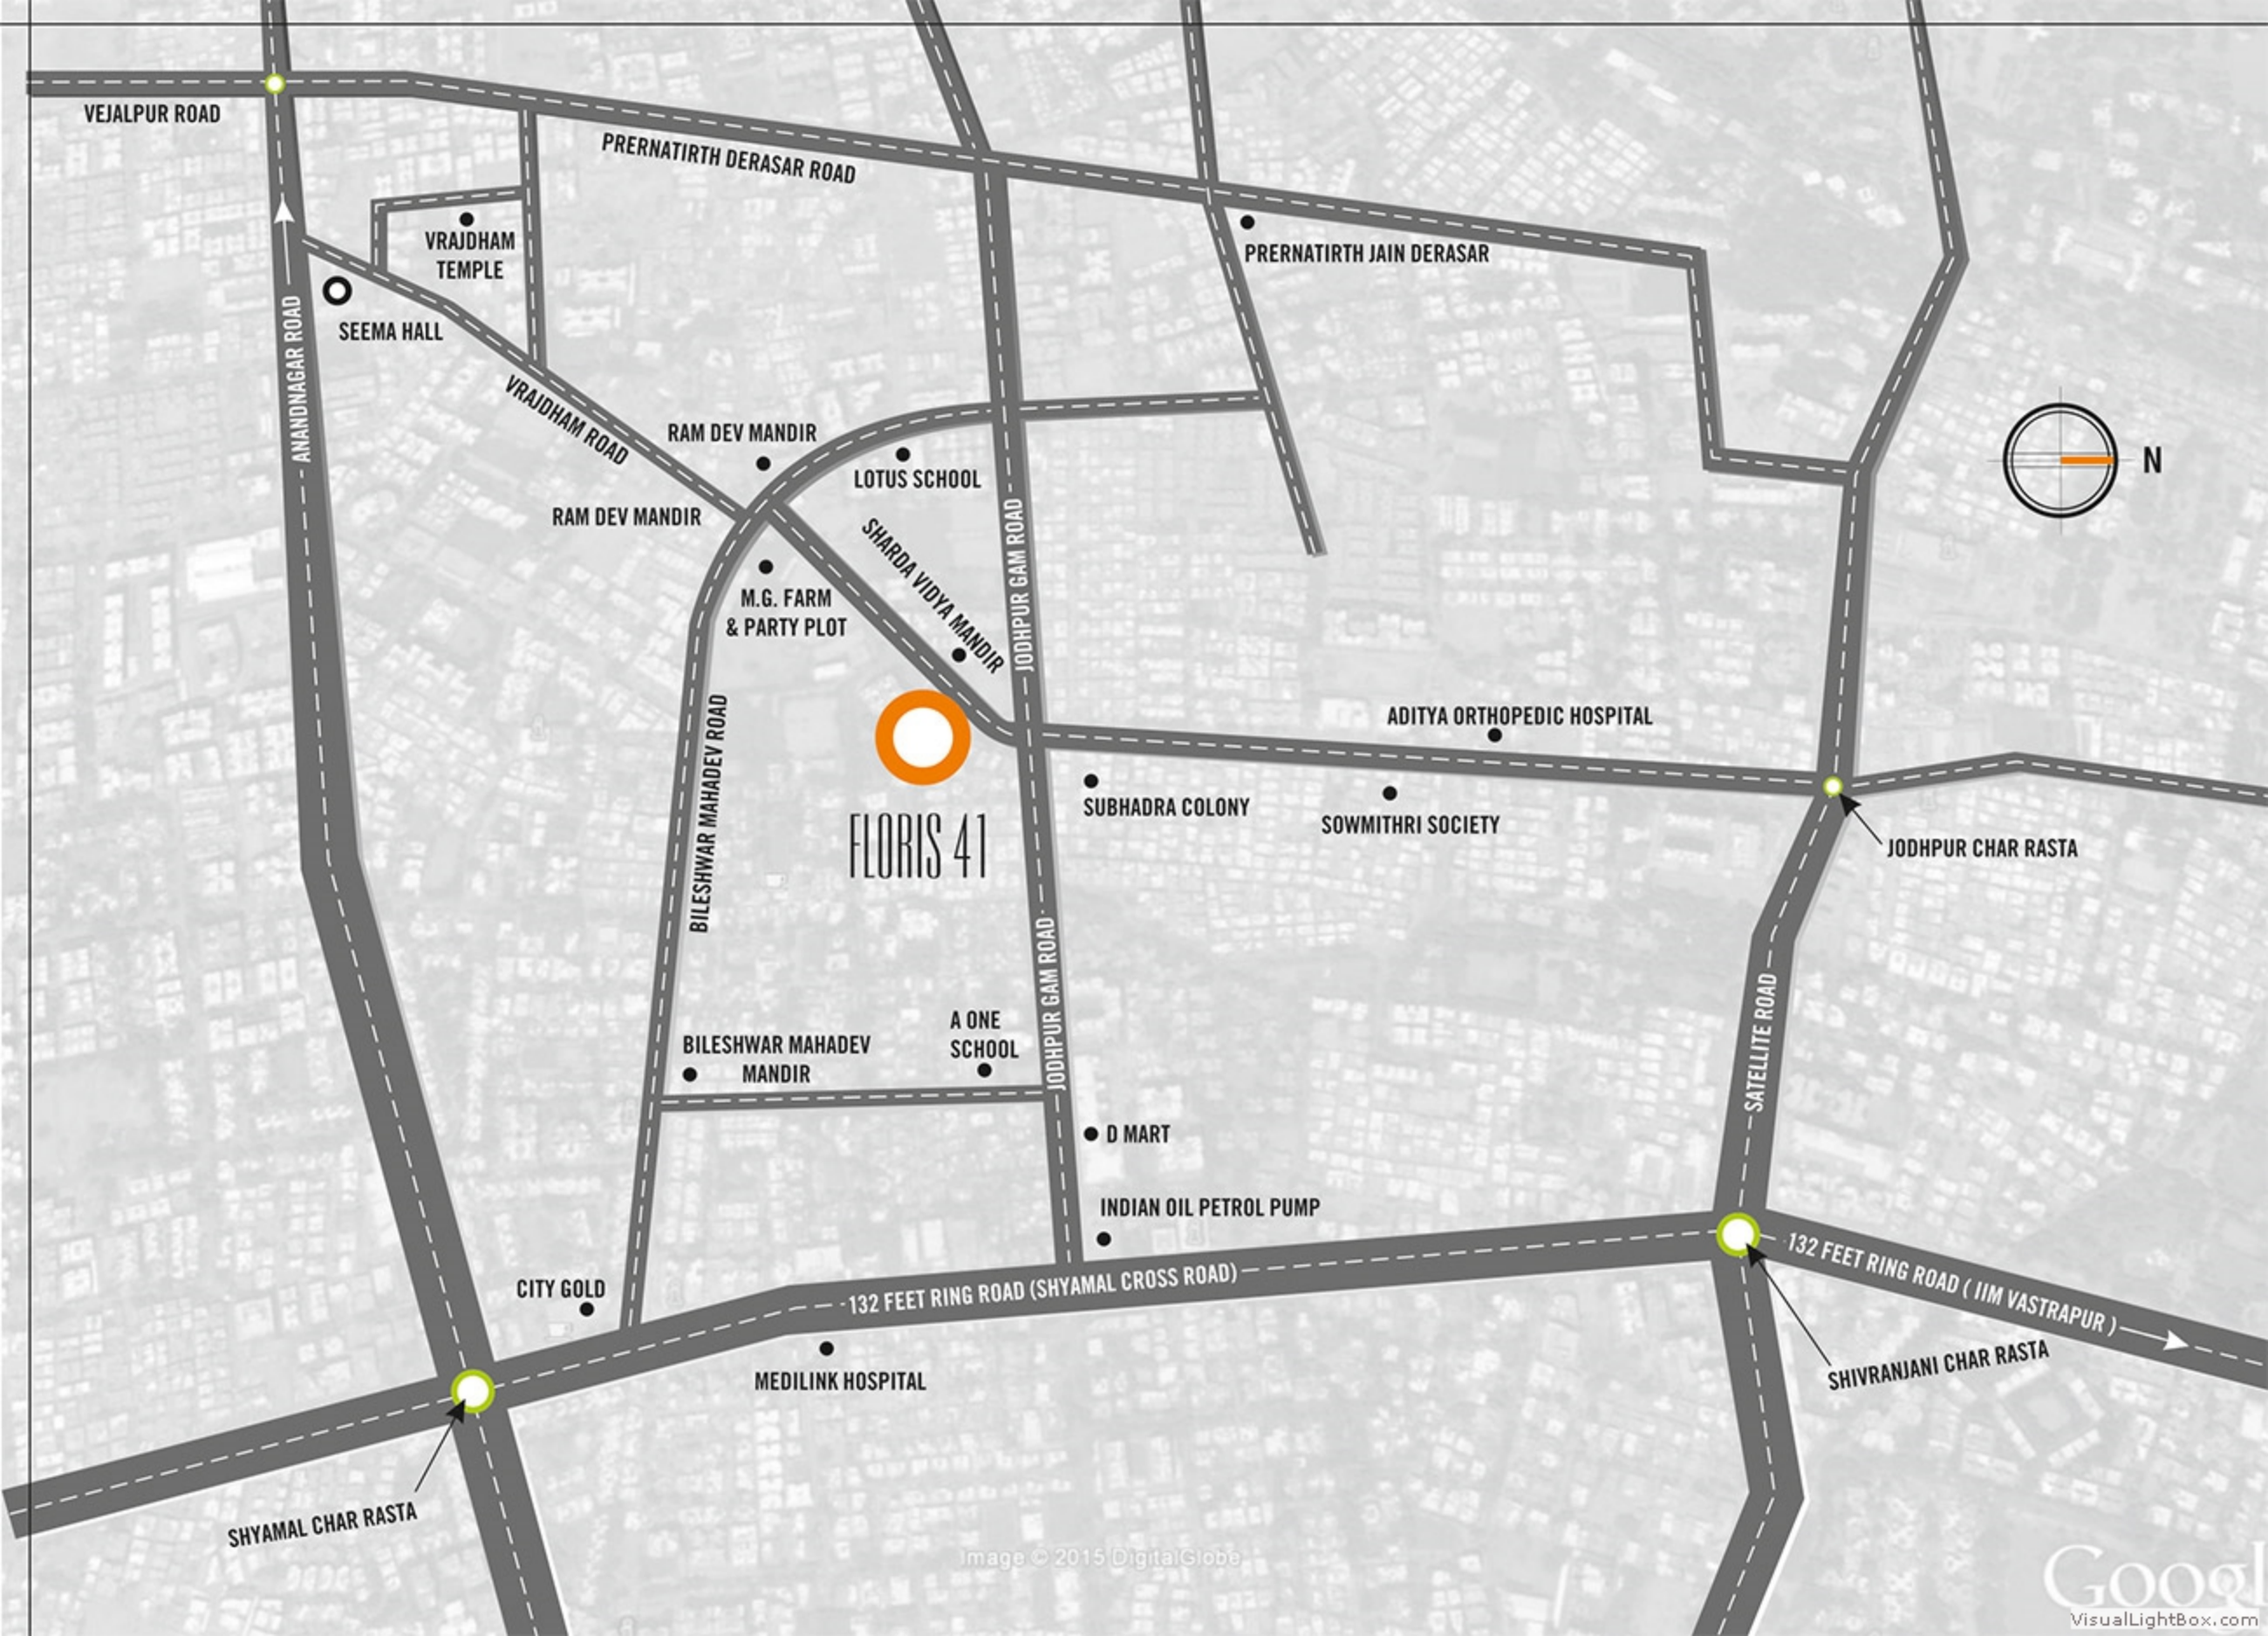

FLORIS 41

VEJALPUR ROAD

ANANDNAGAR ROAD

PRERNATIRTH DERASAR ROAD

VRAJDHAM TEMPLE

SEEMA HALL

VRAJDHAM ROAD

RAM DEV MANDIR

RAM DEV MANDIR

LOTUS SCHOOL

M.G. FARM & PARTY PLOT

SHARDA VIDYA MANDIR

JODHPUR GAM ROAD

PRERNATIRTH JAIN DERASAR

FLORIS 41

ADITYA ORTHOPEDIC HOSPITAL

SUBHADRA COLONY

SOWMITHRI SOCIETY

JODHPUR CHAR RASTA

BILESHWAR MAHADEV ROAD

BILESHWAR MAHADEV MANDIR

A ONE SCHOOL

JODHPUR GAM ROAD

D MART

INDIAN OIL PETROL PUMP

SATELLITE ROAD

132 FEET RING ROAD (SHYAMAL CROSS ROAD)

132 FEET RING ROAD (IIM VASTRAPUR)

SHIVRANJANI CHAR RASTA

CITY GOLD

MEDILINK HOSPITAL

SHYAMAL CHAR RASTA